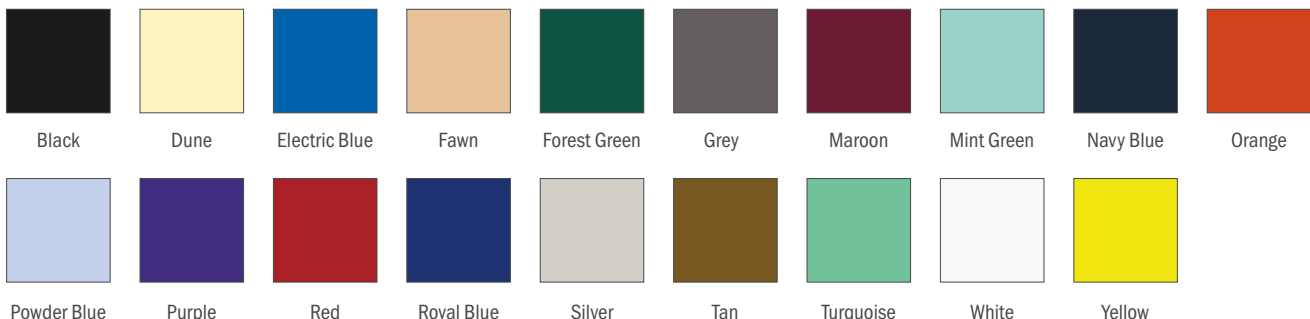

PRO-CHECK VINYL

Pro-Check Vinyl Cart Covers are antibacterial, anti-fungal and mildew resistant material. Available in ten (10) colors: Black, Dune, Fawn, Forest Green, Mint Green, Navy Blue, Powder Blue, Red, Royal Blue, and White.

400D NYLON

This high density durable **400D Nylon** fabric is polyurethane coated and water resistant, yet is still light weight and will protect your carts from dust. Available in 15 color choices: Black, Electric Blue, Forest Green, Grey, Maroon, Navy Blue, Orange, Purple, Red, Royal Blue, Silver, Tan, Turquoise, White, and Yellow. **LogiQuip offers four in-stock models in two color options, all ready to ship through our** **Rapid Ship Program** (see page 2 for details).

200D POLYESTER

200D Polyester is an uncoated dust cover fabric, and is a great alternative to **Nylon**. Available in seven (7) colors: Black, Forest Green, Navy Blue, Orange, Red, Royal Blue, and White.