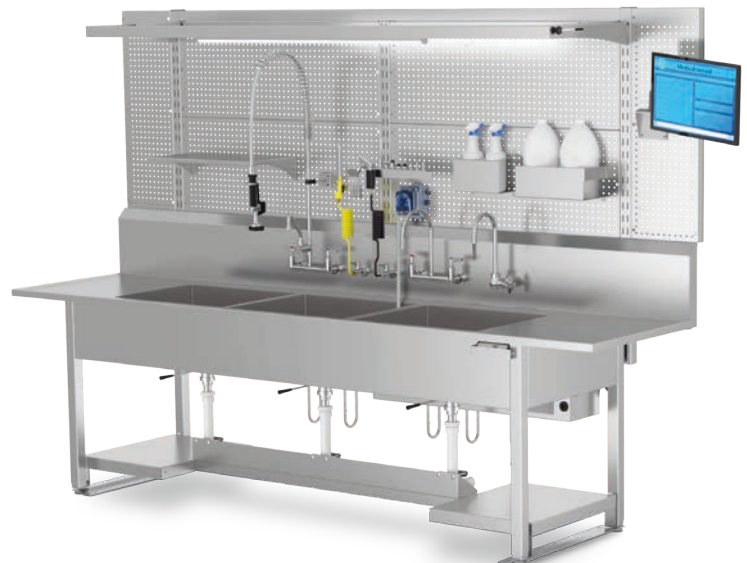

HEIGHT ADJUSTABLE

Easily raise and lower with the push of a button. Our **Electronic Height Adjustable Decontamination Sink** adjusts from 35" to 42" high, providing an ergonomic workspace for any user. **Fixed Height** options are also available.

300 SERIES STAINLESS STEEL

LogiQuip **Decontamination Sinks** are **300 Series Stainless Steel** making them durable, easy-to-clean* and corrosion-resistant. All welded construction creates virtually seamless connection points that minimize cracks and crevices where germs can hide.

UNIVERSAL WORKFLOW

Faucets and **Water** and **Air Guns** are mounted to the 12" **Backsplash** with openings over each **Basin**. This allows you to connect and move the **Faucets** and **Guns** to create the workflow you need. **Hole Caps** are provided to cover openings that are not used.

24-INCH BASINS

LogiQuip **Decontamination Sinks** come standard with 24" wide and 20" long **Basins** to give more space for cleaning instruments. Available in **Single**, **Double**, and **Triple Basin** configuration, each **Basin** has **Etched Gallon Marks** to help ensure precise chemical dilution to safe and effective cleaning. 30" wide **Basins** are also available as an option.

OPTIONAL ACCESSORIES

Several additional options including **Pegboard Backframe** and **Accessories Options**, **Overhead LED Lighting**, **Eye Wash**, and **Dosing Soap Pumps** allow you to customize our **Decontamination Sinks** to your specific needs.

*See the LogiQuip Cleaning Guide for cleaning instructions.