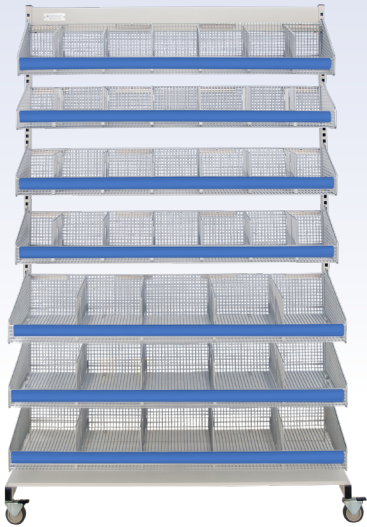

The Most Space Efficient Open-Storage System

Par Wall® is a powerful storage system due to its ability to create storage density in a variety of applications. Storage components are attached to a wall or freestanding frame. To take advantage of vertical space, Par Wall® incorporates baskets, bins and shelves, meeting a variety of storage requirements. Several options exist within the line to best suit your specific needs.

Freestanding – This is the original Par Wall®. The heavy-duty steel freestanding frame allows you to establish a stationary or mobile “wall” where ever you need one. The slots on 1” centers allow users to configure the baskets to fit any need. Using special brackets, the top baskets can be slanted for increased visibility and access.

Wall Panel –Par Wall® on louvered panels is a very traditional way of mounting baskets on a wall. These panels are the most economical Par Wall® option and permit the mixed use of bins and baskets. This approach keeps products off the floor and allows you to maximize your space by working around obstructions.

Lean Wall – Lean Wall® wall strips are a special design to help you work around obstructions on a wall, such as windows, fire extinguishers, light switches, and more. Lean Wall also gives you the ability to slant the baskets for easier access.