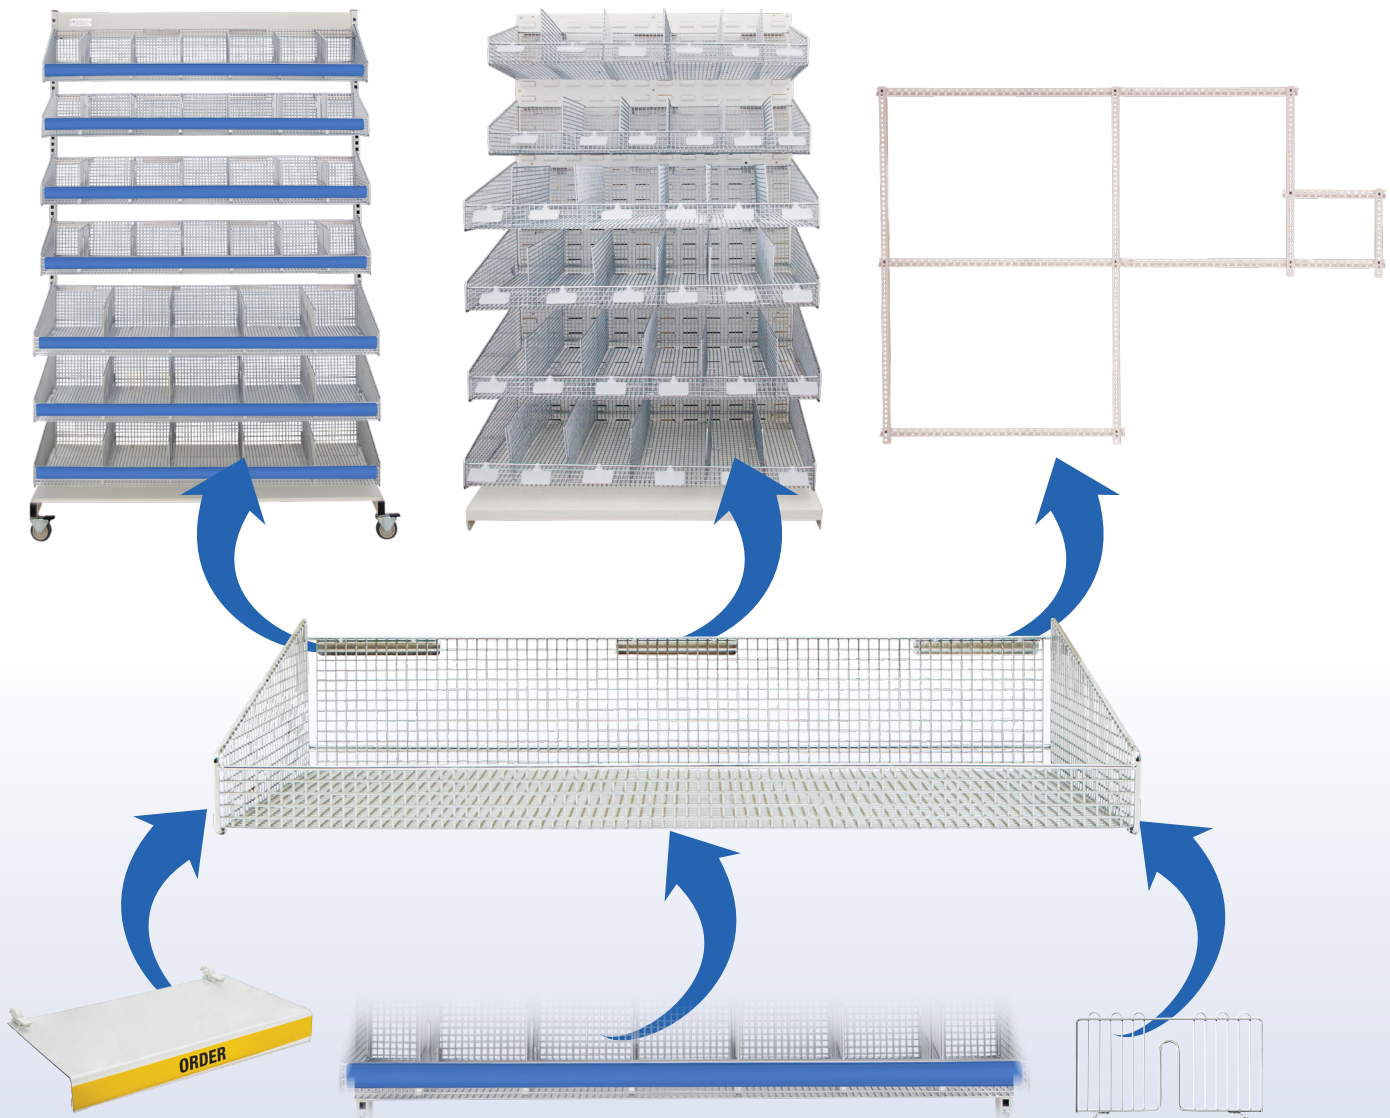

Par Wall® items simply hang from their means of support and are easily reconfigured as needs change. With a modular concept, Par Wall® allows components to be moved from structure to structure, without tools, keeping caregivers working efficiently while using minimal space.

The Most Space Efficient Open-Storage System

For maximum organization, dividers can be placed front-to-back and side-to-side, and label holders quickly identify contents. Our basket with “fine mesh” can hold small items and accept our innovative and patented Intelli-Flipper. The Intelli-Flipper has significant benefits over the use of bins in a Kanban application.

More space efficient than wire shelving, Par Wall® is an extremely flexible system that can grow and adapt to your changing needs, ensuring you have maximum storage proficiency.