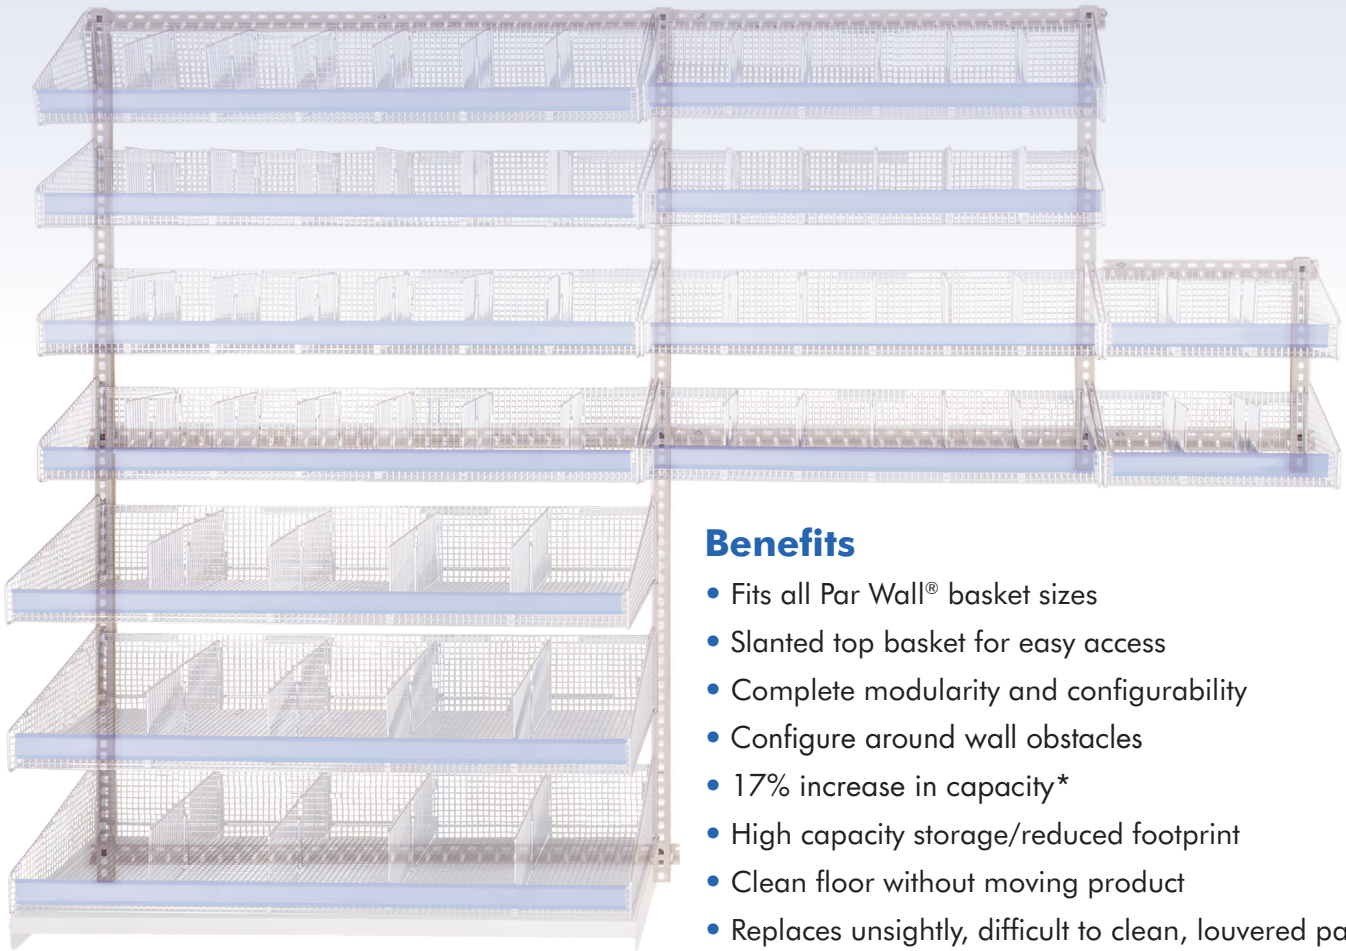

Introducing the next evolution in wall-mounted storage

Lean Wall

Benefits

- Fits all Par Wall® basket sizes
- Slanted top basket for easy access
- Complete modularity and configurability
- Configure around wall obstacles
- 17% increase in capacity*
- High capacity storage/reduced footprint
- Clean floor without moving product
- Replaces unsightly, difficult to clean, louvered panels
- Compatible with our "patented" Kan Ban flipper system

01

Fully stocked lane

02

Flipper in action

03

Time to restock

Par Wall® Lean Wall Complete Units:

- 3 horizontal rails
- 2 vertical frames**
- 12" & 18" Par Wall® fine mesh baskets
- Mounting brackets include slanted top row
- Front-to-back compression dividers