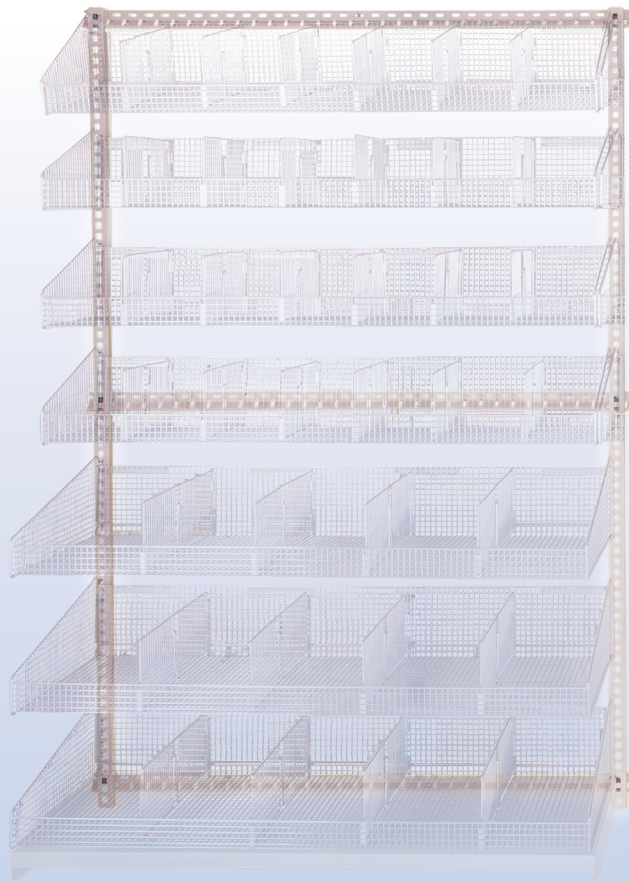

PWLW3674S7

www.logiquip.com
customersupport@logiquip.net
Phone: (800) 665-3760
Fax: (888) 965-3984