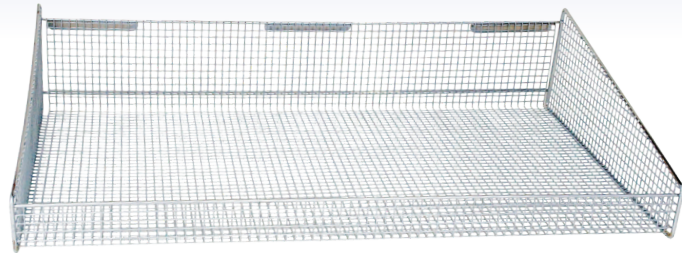

Introducing the next evolution in wall-mounted storage

Lean Wall

Benefits

- Fits all Par Wall® basket sizes
- Slanted top basket for easy access
- Complete modularity and configurability
- Configure around wall obstacles
- 17% increase in capacity*
- High capacity storage/reduced footprint
- Clean floor without moving product
- Replaces unsightly, difficult to clean, louvered panels
- Compatible with our "patented" Kan Ban flipper system

01

Fully stocked lane

02

Flipper in action

03

Time to restock

Par Wall® Lean Wall Complete Units:

- 3 horizontal rails
- 2 vertical frames**
- 12" & 18" Par Wall® fine mesh baskets
- Mounting brackets include slanted top row
- Front-to-back compression dividers

PFW1236FM

6 TIER COMPLETE UNIT

MODEL #	D x W x H	DESCRIPTION
Starter Units		
PWLW1874S6	20 x 21 x 74	18" Starter Unit, 6 Tier
PWLW3674S6	20 x 39 x 74	36" Starter Unit, 6 Tier
PWLW4874S6	20 x 51 x 74	48" Starter Unit, 6 Tier
Add-On Units		
PWLW1874A6	20 x 18 x 74	18" Add-on Unit, 6 Tier
PWLW3674A6	20 x 36 x 74	36" Add-on Unit, 6 Tier
PWLW4874A6	20 x 48 x 74	48" Add-on Unit, 6 Tier

MODEL #	D x W x H	DESCRIPTION
PFW1218FM	12 x 18 x 7	Individual Wire Basket, 18"
PFW1236FM	12 x 36 x 7	Individual Wire Basket, 36"
PFW1248FM	12 x 48 x 7	Individual Wire Basket, 48"
DVW126-2	12 x 6	Wire Basket Divider, Pressure Fit
PFW1818FM	18 x 18 x 7	Individual Wire Basket, 18"
PFW1836FM	18 x 36 x 7	Individual Wire Basket, 36"
PFW1848FM	18 x 48 x 7	Individual Wire Basket, 48"
DVW186-2	18 x 6	Wire Basket Divider, Pressure Fit