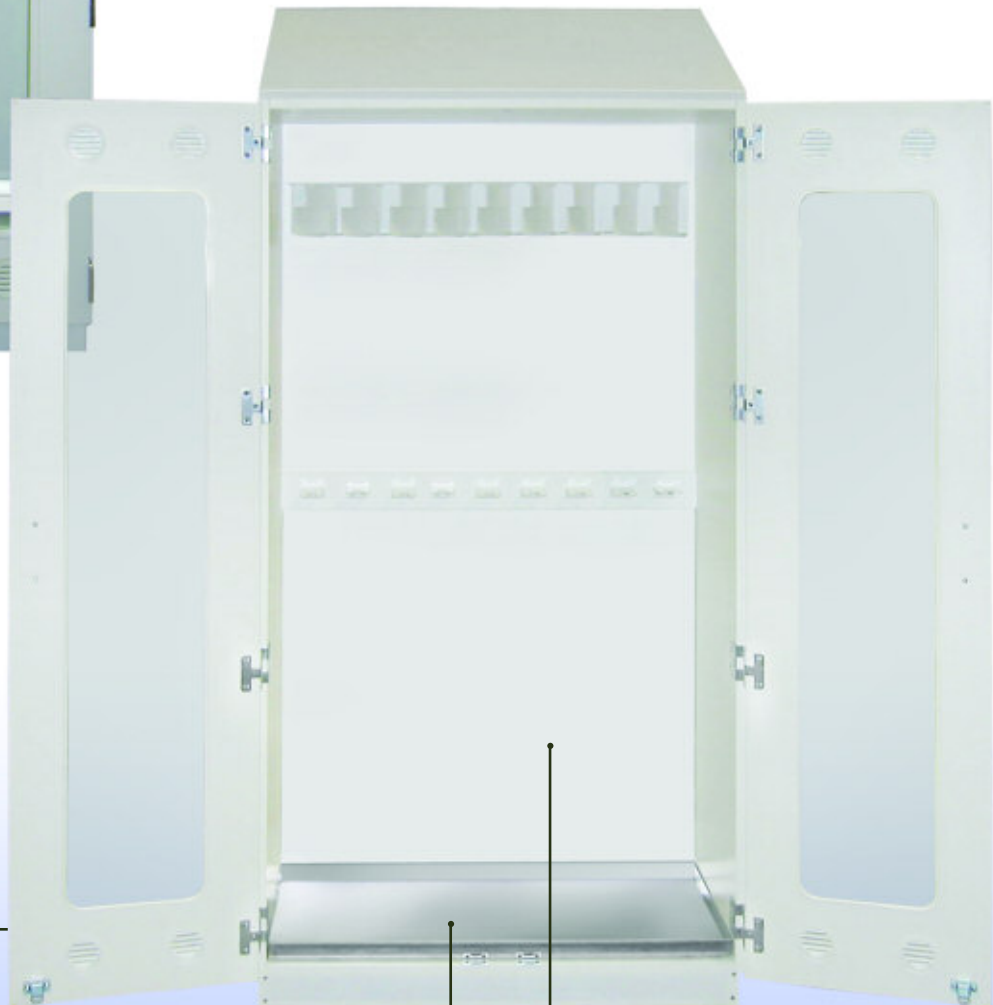

# LogiCell<sup>®</sup> Scope Cabinets

Model #32636SCHG-9  
with slope top option

H.D. hinges, 5 knuckle  
hospital grade

Vent portal

**10% More Capacity than  
Competitive Cabinets!**

Drip Tray

Antibacterial lower padded wall

## LogiCell<sup>®</sup> Scope Cabinets

- Full body scope racks to protect expensive equipment bodies
- Fully padded lower cabinet back wall, antimicrobial
- Drip Tray, Removable & Cleanable
- Fully vented cabinets
- Extra capacity over competitors, 9 scopes in 36" vs 8 scopes

# LogiCell® Scope Cabinets

38636SCHG9-Custom

11636SC - 9

Double Scope Depth

MODEL NO.	DIMENSIONS	DESCRIPTION
11624SC-5	18"D x 27"W x 92"H	5 Scope
11636SC-9	18"D x 36"W x 92"H	9 Scope
11636SC-18	18"D x 36"W x 92"H	14 Broncho Scopes, two level
11636SC-18DB	18"D x 36"W x 92"H	18 Full Size Scopes, 1 level dbl. deep
11642SC-11	18"D x 42"W x 92"H	11 Scope
11642SC-22DB	18"D x 42"W x 92"H	22 Full Size Scopes, 1 level dbl. deep
111824ST	18"D x 27"W	Slope Top
111836ST	18"D x 36"W	Slope Top
111842ST	18"D x 42"W	Slope Top

## 11000 Series

- Tambour door
- Frosty white melamine
- Toe kick base, 4" recess
- Drip Tray, Removable & Cleanable
- Partial slope top \*